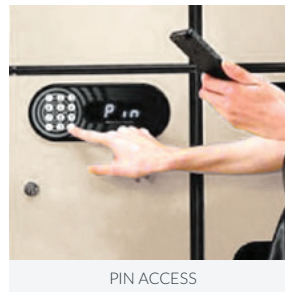

Once the locker door is closed an email is instantly sent to notify a recipient when their package is available for easy, secure and discrete 24/7 collection. Recipients then access the locker via PIN code supplied in the email.

## Secure features

- RFID Master cards that open any locker or group of lockers (defined by METRA Australia's delivery software).
- Remote opening of any locker by Administrator.
- Alarm for attempted locker break-in.
- Data event logging (locking, unlocking and alarm) for individual lockers.
- Packages left in the lockers over a specific time period, can be collected with a special RFID Master card.
- Once a package is collected or the locker is opened with the Master card, the credentials previously emailed are also cancelled.

## How it works

COURIER OR STAFF DELIVER TO ASSIGNED OR DESIGNATED LOCKER

EMAIL SENT AUTOMATICALLY WITH LOCKER ACCESS DETAILS

SECURE, DISCRETE AND CONVENIENT 24/7 COLLECTION

PIN ACCESS

PARCELS AND PACKAGES