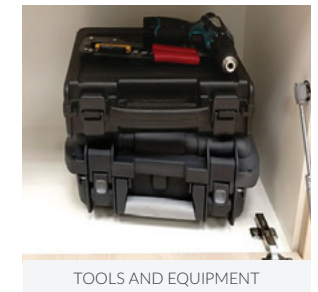

TOOLS AND EQUIPMENT

Our smart parcel lockers solution offers secure convenience for delivery and collection of online orders, parcels, mail, dry cleaning, tools and equipment and more.

Perfect for commercial buildings, high-density residential, student accommodation, hospitals, co-working spaces and B2B locations.

- ✓ High-Pressure Laminate (HPL) lockers
- ✓ Custom designed locker sizes, look and finishes
- ✓ METRA hard-wired electronic locks
- ✓ User-friendly management software
- ✓ PIN access

Contact METRA Australia for more information

1300 METRA AUS

metraus.com.au