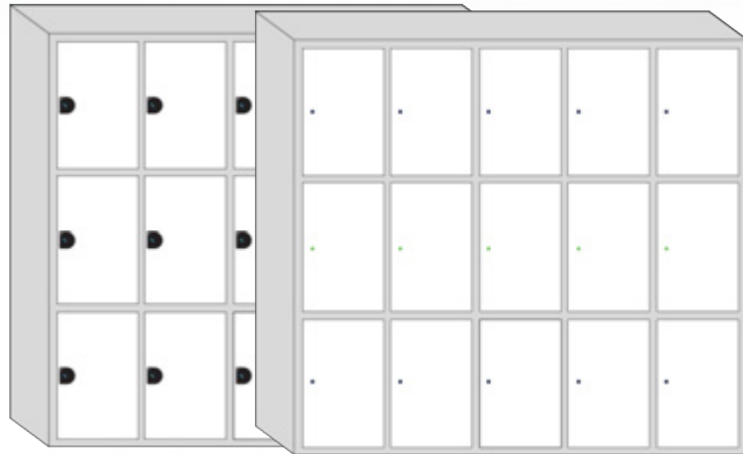

METRA ELS Dot (on-door unlocking)

ELS

ELS Dot

ELS Net

ELS Dot Net