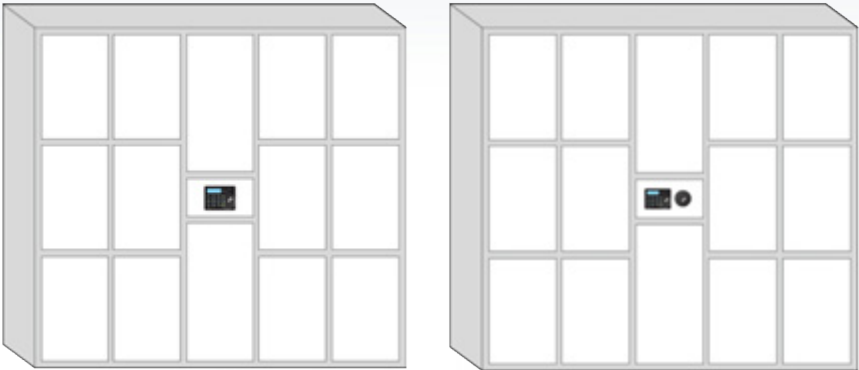

METRA Electronic Locking Systems

ELS