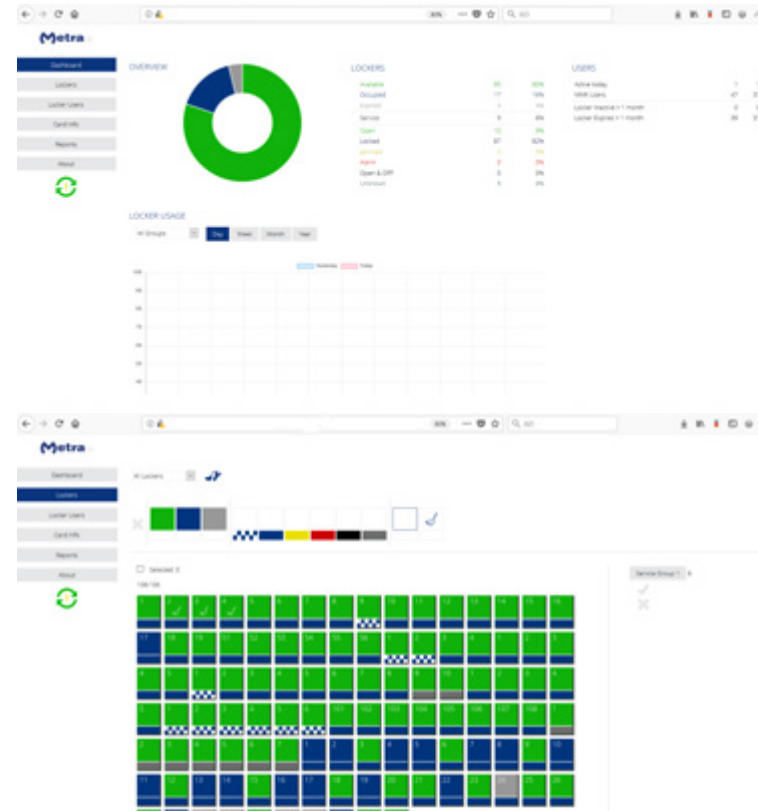

(Locker Rental Software)

Payable rental lockers (ELS Net / ELS Dot Net)

MyMetraLockers

(Advanced Locker Management Software)

ELS Net / ELS Dot Net

- Easy to use
- Lock / locker and locker user activity info in real-time
- Detailed reports