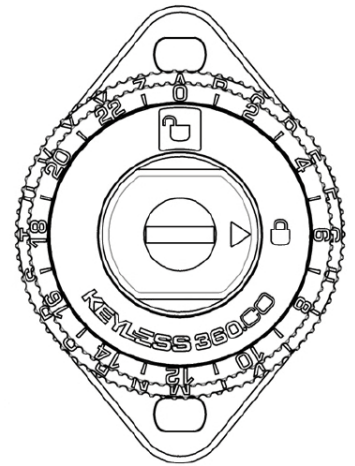

MODEL: Keyless360-SN-ADA

LOCK ROUTING

FRONT VIEW

TOP VIEW

KEYLESS 360

THE PERFECT LOCK

FEATURES AND OPTIONS

- Standard satin nickel finish
- Optional ADA model meets accessibility requirements
- Accommodates doors 1-21mm thick