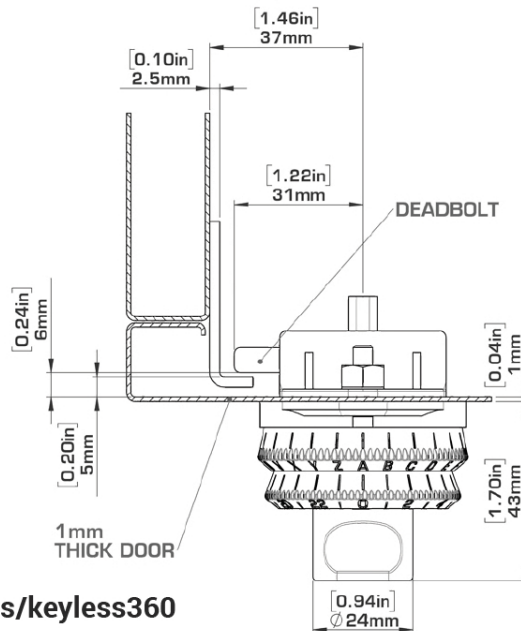

MODEL: Keyless360-SN-ADA

LOCK ROUTING

FRONT VIEW

TOP VIEW

KEYLESS 360

THE PERFECT LOCK

FEATURES AND OPTIONS

- Standard satin nickel finish
- Optional ADA model meets accessibility requirements
- Accommodates doors 1-21mm thick