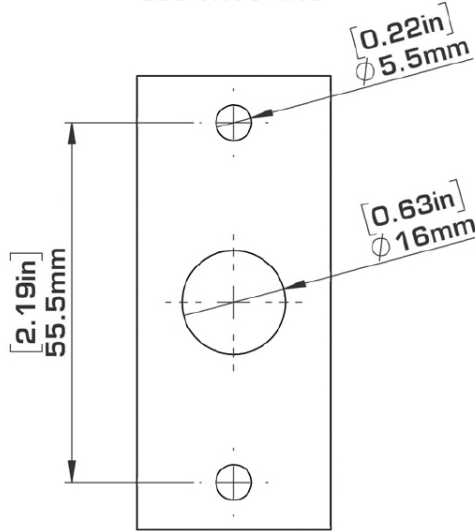

MODEL: Keyless360-SN-ADA

LOCK ROUTING

FRONT VIEW

TOP VIEW

KEYLESS 360

THE PERFECT LOCK

FEATURES AND OPTIONS

- Standard satin nickel finish
- Optional ADA model meets accessibility requirements
- Accommodates doors 1-21mm thick